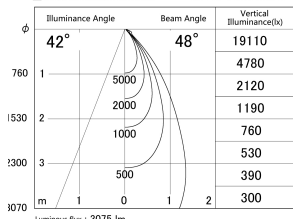

■ Lighting Distribution Curve (cd/1000 lm)