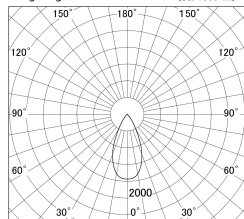

■ Lighting Distribution Curve (cd/1000 lm)