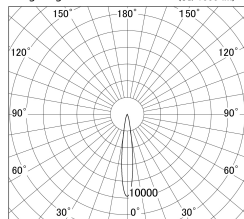

Installation	Recessed mount
Type	Lens type adjustable downlight: Antiglare type
Fixture wattage	32W
Beam angle	15deg
Color Temp.	4000K
CRI	Ra>90
Luminous	2996 lm
Body	Die-castaluminumalloy
Body finish	N/A
Trim finish	White
Reflector finish	Dark Mirror
IP Rate	IP20
Light source	COB module
Input Voltage	AC220~240V
Dimming Type	Non-Dimmable
Certificate	CE,CCC
Cut Hole	150mm

■ Lighting Distribution Curve (cd/1000 lm)

Illuminance Angle	Beam Angle	Vertical Illuminance(lx)
14°	15°	118040
1	50000	29510
2	20000	13120
3	10000	7380
4	5000	4720
5		3280
6		2410
7		1840

Luminous flux : 2995 lm