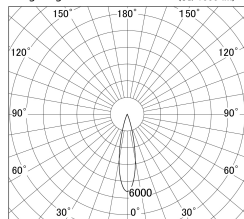

■ Lighting Distribution Curve (cd/1000 lm)