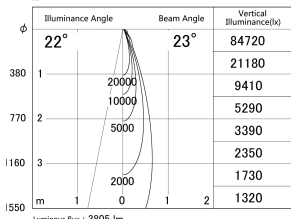

■ Lighting Distribution Curve (cd/1000 lm)