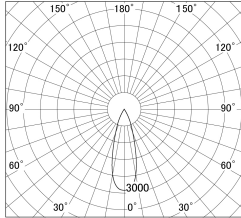

■ Lighting Distribution Curve (cd/1000 lm)