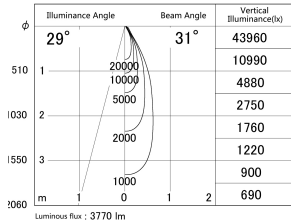

■ Lighting Distribution Curve (cd/1000 lm)