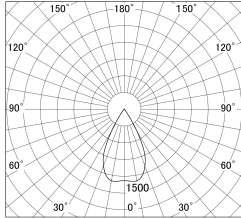

■ Lighting Distribution Curve (cd/1000 lm)