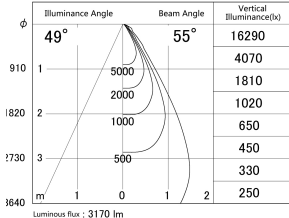

■ Lighting Distribution Curve (cd/1000 lm)