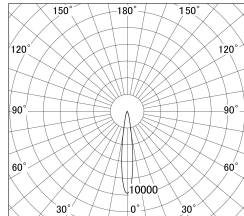

■ Lighting Distribution Curve (cd/1000 lm)