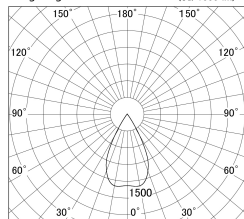

■ Lighting Distribution Curve (cd/1000 lm)