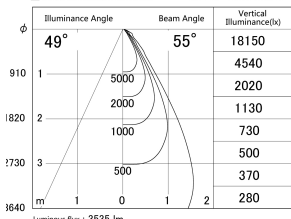

■ Lighting Distribution Curve (cd/1000 lm)