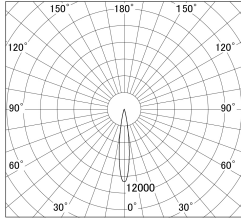

■ Lighting Distribution Curve (cd/1000 lm)

φ	Illuminance Angle	Beam Angle	Vertical Illuminance(lx)
15°	15°	15°	23460
260	10000		5860
	5000		2610
520	2000		1470
	1000		940
780	500		650
	0		480
1050			370

Luminous flux : 565 lm

Installation	Recessed mount
Type	Lens type adjustable downlight: Antiglare type
Fixture wattage	7.5W
Beam angle	16deg
Color Temp.	4000K
CRI	Ra>90
Luminous	565 lm
Body	Die-castaluminumalloy
Body finish	N/A
Trim finish	Black
Reflector finish	Dark Mirror
IP Rate	IP20
Light source	COB module
Input Voltage	AC220~240V
Dimming Type	Non-Dimmable
Certificate	CE,CCC
Cut Hole	100mm