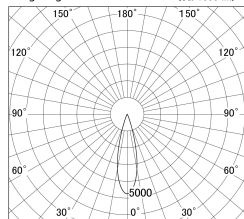

■ Lighting Distribution Curve (cd/1000 lm)