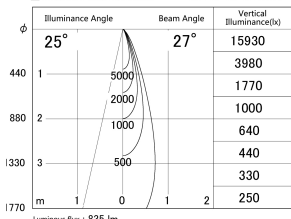

■ Lighting Distribution Curve (cd/1000 lm)