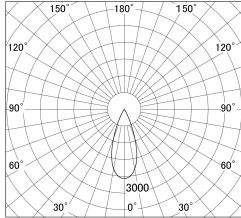

■ Lighting Distribution Curve (cd/1000 lm)