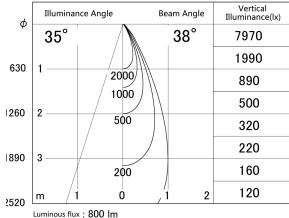

■ Lighting Distribution Curve (cd/1000 lm)