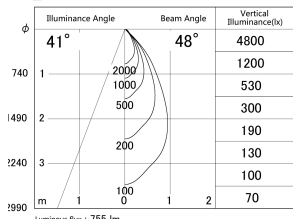

■ Lighting Distribution Curve (cd/1000 lm)