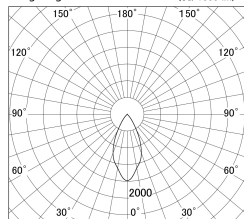

■ Lighting Distribution Curve (cd/1000 lm)