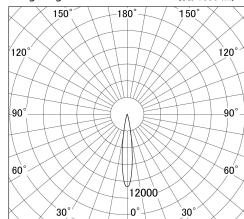

■ Lighting Distribution Curve (cd/1000 lm)