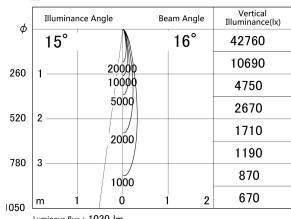

■ Lighting Distribution Curve (cd/1000 lm)