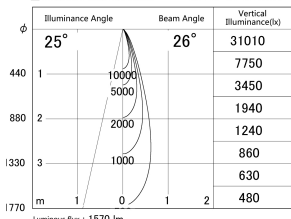

■ Lighting Distribution Curve (cd/1000 lm)