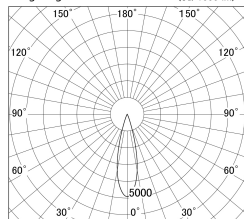

■ Lighting Distribution Curve (cd/1000 lm)