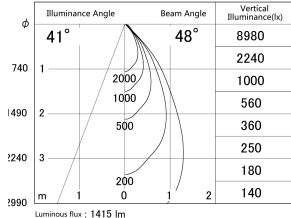

■ Lighting Distribution Curve (cd/1000 lm)