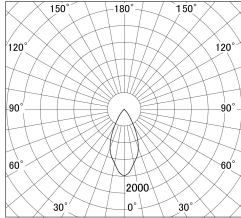

■ Lighting Distribution Curve (cd/1000 lm)