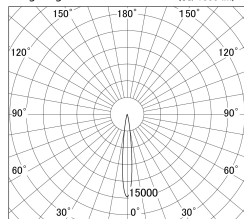

■ Lighting Distribution Curve (cd/1000 lm)