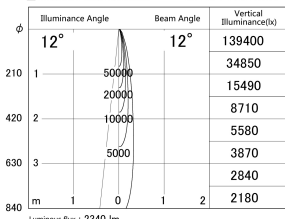

■ Lighting Distribution Curve (cd/1000 lm)