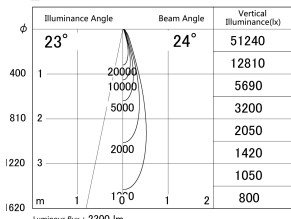

■ Lighting Distribution Curve (cd/1000 lm)