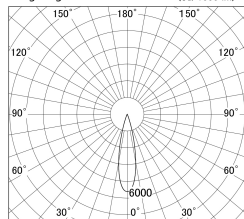

■ Lighting Distribution Curve (cd/1000 lm)