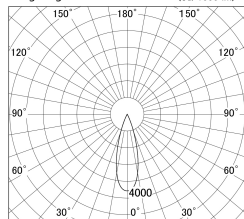

■ Lighting Distribution Curve (cd/1000 lm)