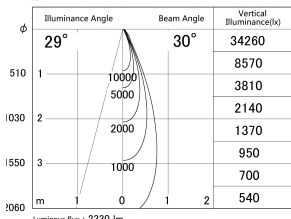

■ Lighting Distribution Curve (cd/1000 lm)