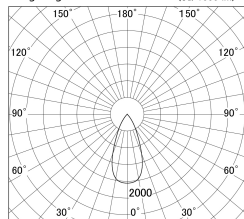

■ Lighting Distribution Curve (cd/1000 lm)