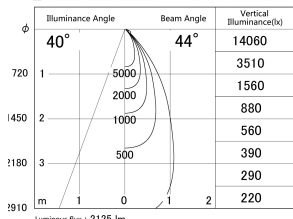

■ Lighting Distribution Curve (cd/1000 lm)