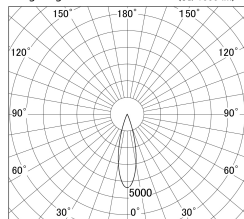

■ Lighting Distribution Curve (cd/1000 lm)