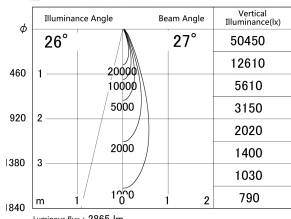

■ Lighting Distribution Curve (cd/1000 lm)