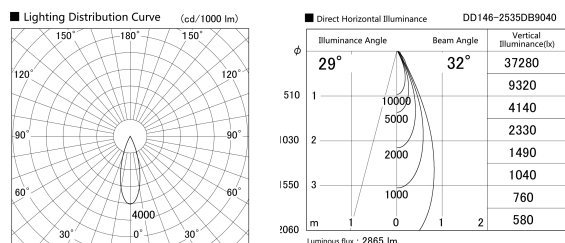

Item no. DD146-2535DB9040

Series Name: Cledy versa L-G Antiglare
(DD146-AG)

Dark Mirror Reflector

Installation	Recessed mount
Type	Lens type adjustable downlight: Antiglare type
Fixture wattage	24W
Beam angle	32deg
Color Temp.	4000K
CRI	Ra>90
Luminous	2866 lm
Body	Die-castaluminumalloy
Body finish	N/A
Trim finish	Black
Reflector finish	Dark Mirror
IP Rate	IP20
Light source	COB module
Input Voltage	AC220~240V
Dimming Type	Non-Dimmable
Certificate	CE,CCC
Cut Hole	125mm