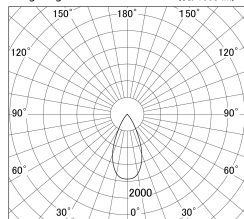

Installation	Recessed mount
Type	Lens type adjustable downlight: Antiglare type
Fixture wattage	24W
Beam angle	48deg
Color Temp.	4000K
CRI	Ra>90
Luminous	2661 lm
Body	Die-castaluminumalloy
Body finish	N/A
Trim finish	Black
Reflector finish	Dark Mirror
IP Rate	IP20
Light source	COB module
Input Voltage	AC220~240V
Dimming Type	Non-Dimmable
Certificate	CE,CCC
Cut Hole	125mm

■ Lighting Distribution Curve (cd/1000 lm)