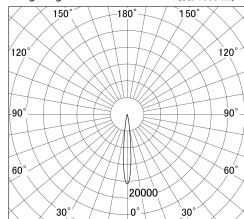

■ Lighting Distribution Curve (cd/1000 lm)