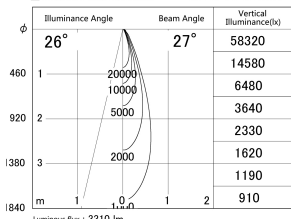

■ Lighting Distribution Curve (cd/1000 lm)