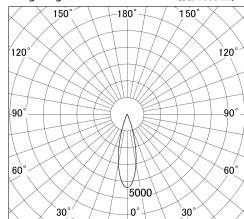

■ Lighting Distribution Curve (cd/1000 lm)