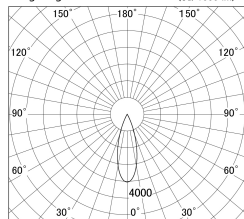

■ Lighting Distribution Curve (cd/1000 lm)