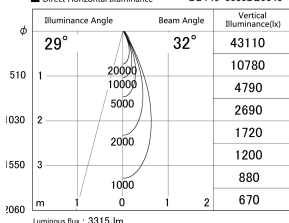

■ Lighting Distribution Curve (cd/1000 lm)