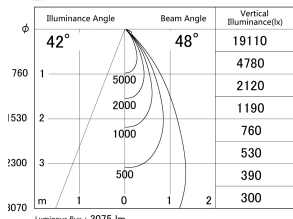

■ Lighting Distribution Curve (cd/1000 lm)