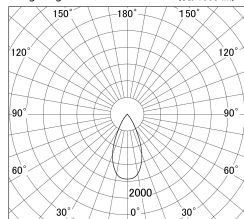

■ Lighting Distribution Curve (cd/1000 lm)