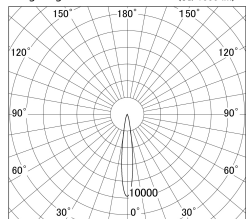

■ Lighting Distribution Curve (cd/1000 lm)