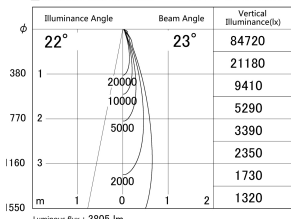

■ Lighting Distribution Curve (cd/1000 lm)