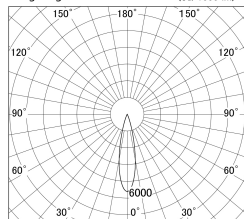

■ Lighting Distribution Curve (cd/1000 lm)