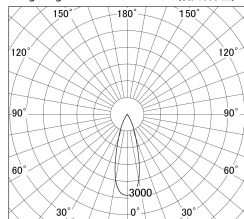

■ Lighting Distribution Curve (cd/1000 lm)