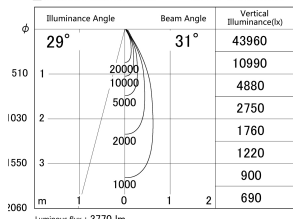

■ Lighting Distribution Curve (cd/1000 lm)