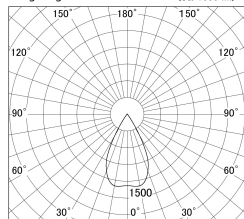

■ Lighting Distribution Curve (cd/1000 lm)