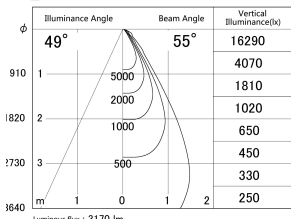

■ Lighting Distribution Curve (cd/1000 lm)