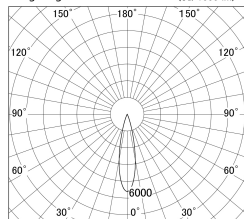

Installation	Recessed mount
Type	Lens type adjustable downlight: Antiglare type
Fixture wattage	36W
Beam angle	23deg
Color Temp.	4000K
CRI	Ra>90
Luminous	4242 lm
Body	Die-castaluminumalloy
Body finish	N/A
Trim finish	Black
Reflector finish	Dark Mirror
IP Rate	IP20
Light source	COB module
Input Voltage	AC220~240V
Dimming Type	Non-Dimmable
Certificate	CE,CCC
Cut Hole	150mm

Lighting Distribution Curve (cd/1000 lm)