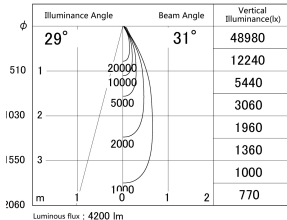

■ Lighting Distribution Curve (cd/1000 lm)