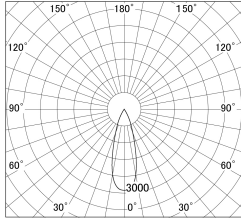

■ Lighting Distribution Curve (cd/1000 lm)