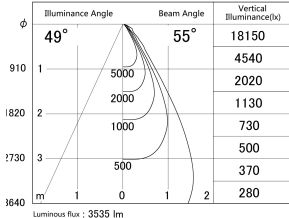

■ Lighting Distribution Curve (cd/1000 lm)