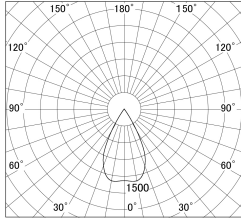

■ Lighting Distribution Curve (cd/1000 lm)