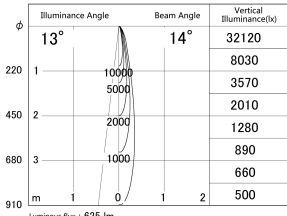

Item no. DD146-0815WW9027

Series Name: Cledy versa L-G Antiglare  
(DD146-AG)

White Reflector

Lighting Distribution Curve (cd/1000 lm)

Direct Horizontal Illuminance DD146-0815WW9027

Installation	Recessed mount
Type	Lens type adjustable downlight: Antiglare type
Fixture wattage	7.5W
Beam angle	14deg
Color Temp.	2700K
CRI	Ra>90
Luminous	623 lm
Body	Die-castaluminumalloy
Body finish	N/A
Trim finish	White
Reflector finish	White
IP Rate	IP20
Light source	COB module
Input Voltage	AC220~240V
Dimming Type	Non-Dimmable
Certificate	CE,CCC
Cut Hole	100mm