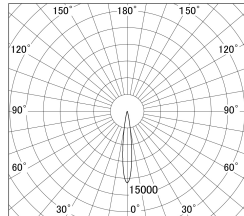

Item no. DD146-0815WW9027

Series Name: Cledy versa L-G Antiglare  
(DD146-AG)

White Reflector

Lighting Distribution Curve (cd/1000 lm)

Direct Horizontal Illuminance DD146-0815WW9027

Installation	Recessed mount
Type	Lens type adjustable downlight: Antiglare type
Fixture wattage	7.5W
Beam angle	14deg
Color Temp.	2700K
CRI	Ra>90
Luminous	623 lm
Body	Die-castaluminumalloy
Body finish	N/A
Trim finish	White
Reflector finish	White
IP Rate	IP20
Light source	COB module
Input Voltage	AC220~240V
Dimming Type	Non-Dimmable
Certificate	CE,CCC
Cut Hole	100mm