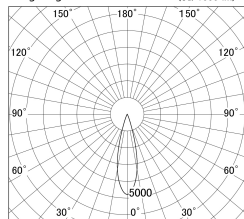

Installation	Recessed mount
Type	Lens type adjustable downlight: Antiglare type
Fixture wattage	7.5W
Beam angle	27deg
Color Temp.	2700K
CRI	Ra>90
Luminous	814 lm
Body	Die-castaluminumalloy
Body finish	N/A
Trim finish	White
Reflector finish	White
IP Rate	IP20
Light source	COB module
Input Voltage	AC220~240V
Dimming Type	Non-Dimmable
Certificate	CE,CCC
Cut Hole	100mm

■ Lighting Distribution Curve (cd/1000 lm)