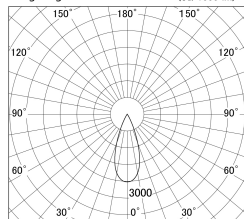

■ Lighting Distribution Curve (cd/1000 lm)