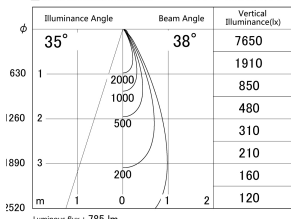

■ Lighting Distribution Curve (cd/1000 lm)