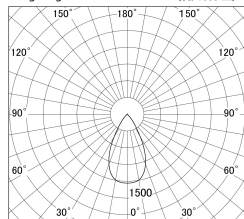

Installation	Recessed mount
Type	Lens type adjustable downlight: Antiglare type
Fixture wattage	7.5W
Beam angle	54deg
Color Temp.	2700K
CRI	Ra>90
Luminous	741 lm
Body	Die-castaluminumalloy
Body finish	N/A
Trim finish	White
Reflector finish	White
IP Rate	IP20
Light source	COB module
Input Voltage	AC220~240V
Dimming Type	Non-Dimmable
Certificate	CE,CCC
Cut Hole	100mm

Lighting Distribution Curve (cd/1000 lm)