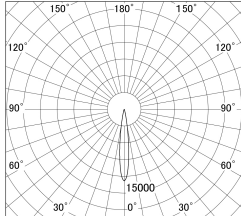

■ Lighting Distribution Curve (cd/1000 lm)

Illuminance Angle	Beam Angle	Vertical Illuminance(lx)
13°	14°	58520
		14630
		6500
		3660
		2340
		1630
		1190
		910

Luminous flux : 1135 lm

Installation	Recessed mount
Type	Lens type adjustable downlight: Antiglare type
Fixture wattage	14.5W
Beam angle	14deg
Color Temp.	2700K
CRI	Ra>90
Luminous	1135 lm
Body	Die-castaluminumalloy
Body finish	N/A
Trim finish	White
Reflector finish	White
IP Rate	IP20
Light source	COB module
Input Voltage	AC220~240V
Dimming Type	Non-Dimmable
Certificate	CE,CCC
Cut Hole	100mm