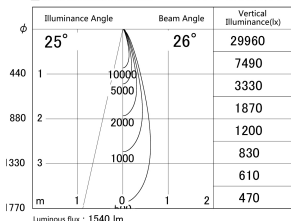

Item no. DD146-1525WW9027

Series Name: Cledy versa L-G Antiglare
(DD146-AG)

White Reflector

■ Lighting Distribution Curve (cd/1000 lm)

■ Direct Horizontal Illuminance DD146-1525WW9027

Installation	Recessed mount
Type	Lens type adjustable downlight: Antiglare type
Fixture wattage	14.5W
Beam angle	26deg
Color Temp.	2700K
CRI	Ra>90
Luminous	1538 lm
Body	Die-castaluminumalloy
Body finish	N/A
Trim finish	White
Reflector finish	White
IP Rate	IP20
Light source	COB module
Input Voltage	AC220~240V
Dimming Type	Non-Dimmable
Certificate	CE,CCC
Cut Hole	100mm