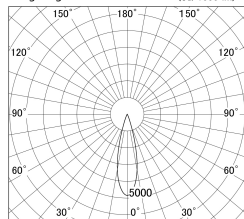

Item no. DD146-1525WW9027

Series Name: Cledy versa L-G Antiglare
(DD146-AG)

White Reflector

■ Lighting Distribution Curve (cd/1000 lm)

■ Direct Horizontal Illuminance DD146-1525WW9027

Installation	Recessed mount
Type	Lens type adjustable downlight: Antiglare type
Fixture wattage	14.5W
Beam angle	26deg
Color Temp.	2700K
CRI	Ra>90
Luminous	1538 lm
Body	Die-castaluminumalloy
Body finish	N/A
Trim finish	White
Reflector finish	White
IP Rate	IP20
Light source	COB module
Input Voltage	AC220~240V
Dimming Type	Non-Dimmable
Certificate	CE,CCC
Cut Hole	100mm