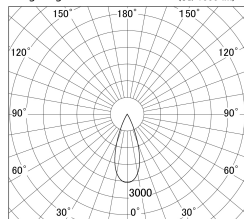

Installation	Recessed mount
Type	Lens type adjustable downlight: Antiglare type
Fixture wattage	14.5W
Beam angle	38deg
Color Temp.	2700K
CRI	Ra>90
Luminous	1476 lm
Body	Die-castaluminumalloy
Body finish	N/A
Trim finish	White
Reflector finish	White
IP Rate	IP20
Light source	COB module
Input Voltage	AC220~240V
Dimming Type	Non-Dimmable
Certificate	CE,CCC
Cut Hole	100mm

■ Lighting Distribution Curve (cd/1000 lm)