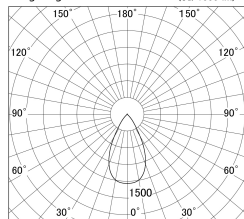

Installation	Recessed mount
Type	Lens type adjustable downlight: Antiglare type
Fixture wattage	14.5W
Beam angle	54deg
Color Temp.	2700K
CRI	Ra>90
Luminous	1394 lm
Body	Die-castaluminumalloy
Body finish	N/A
Trim finish	White
Reflector finish	White
IP Rate	IP20
Light source	COB module
Input Voltage	AC220~240V
Dimming Type	Non-Dimmable
Certificate	CE,CCC
Cut Hole	100mm

■ Lighting Distribution Curve (cd/1000 lm)