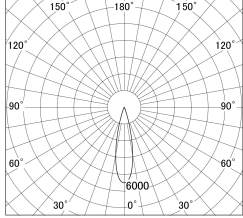

Lighting Distribution Curve (cd/1000 lm)