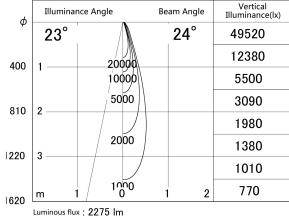

Lighting Distribution Curve (cd/1000 lm)