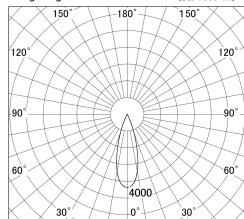

■ Lighting Distribution Curve (cd/1000 lm)