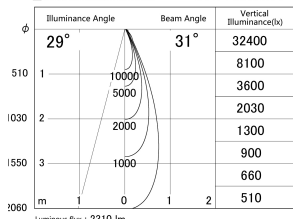

■ Lighting Distribution Curve (cd/1000 lm)