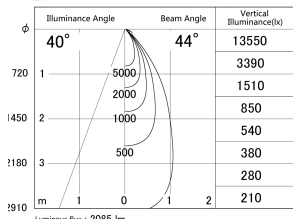

■ Lighting Distribution Curve (cd/1000 lm)