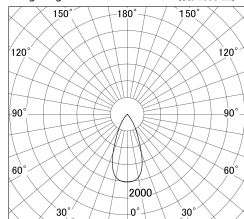

■ Lighting Distribution Curve (cd/1000 lm)