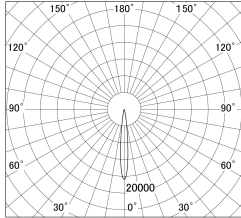

Item no. DD146-2515WW9027

Series Name: Cledy versa L-G Antiglare  
(DD146-AG)

White Reflector

■ Lighting Distribution Curve (cd/1000 lm)

■ Direct Horizontal Illuminance DD146-2515WW9027

φ	Illuminance Angle	Beam Angle	Vertical Illuminance(lx)
190	11°	12°	146220
1			36550
380			16250
2			9140
570			5850
3			4060
770			2980
m			2280

Luminous flux : 2170 lm

Installation	Recessed mount
Type	Lens type adjustable downlight: Antiglare type
Fixture wattage	24W
Beam angle	12deg
Color Temp.	2700K
CRI	Ra>90
Luminous	2169 lm
Body	Die-castaluminumalloy
Body finish	N/A
Trim finish	White
Reflector finish	White
IP Rate	IP20
Light source	COB module
Input Voltage	AC220~240V
Dimming Type	Non-Dimmable
Certificate	CE,CCC
Cut Hole	125mm