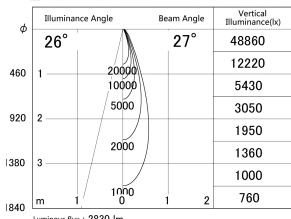

■ Lighting Distribution Curve (cd/1000 lm)