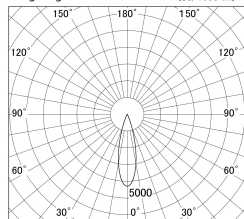

■ Lighting Distribution Curve (cd/1000 lm)