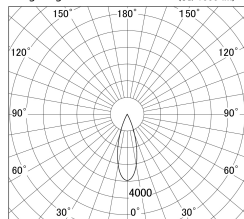

■ Lighting Distribution Curve (cd/1000 lm)