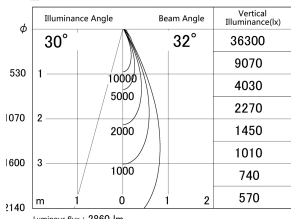

■ Lighting Distribution Curve (cd/1000 lm)