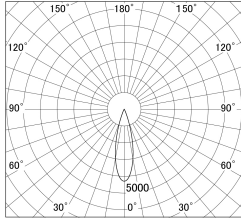

■ Lighting Distribution Curve (cd/1000 lm)

φ	Illuminance Angle	Beam Angle	Vertical Illuminance(lx)
	26°	27°	56500
460			14120
920			6280
1380			3530
1840			2260
			1570
			1150
			880

Luminous flux : 3270 lm

Installation	Recessed mount
Type	Lens type adjustable downlight: Antiglare type
Fixture wattage	28W
Beam angle	27deg
Color Temp.	2700K
CRI	Ra>90
Luminous	3272 lm
Body	Die-castaluminumalloy
Body finish	N/A
Trim finish	White
Reflector finish	White
IP Rate	IP20
Light source	COB module
Input Voltage	AC220~240V
Dimming Type	Non-Dimmable
Certificate	CE,CCC
Cut Hole	125mm