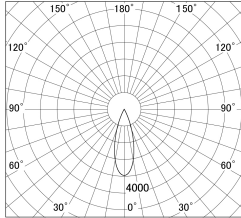

■ Lighting Distribution Curve (cd/1000 lm)