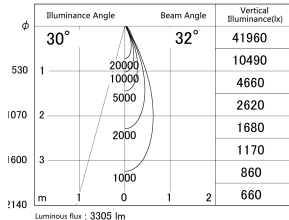

■ Lighting Distribution Curve (cd/1000 lm)