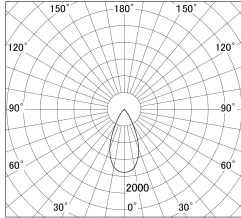

■ Lighting Distribution Curve (cd/1000 lm)