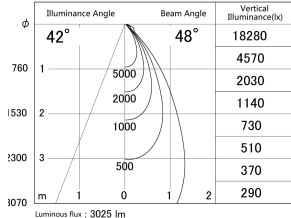

■ Lighting Distribution Curve (cd/1000 lm)