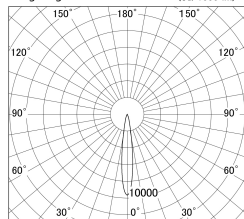

■ Lighting Distribution Curve (cd/1000 lm)